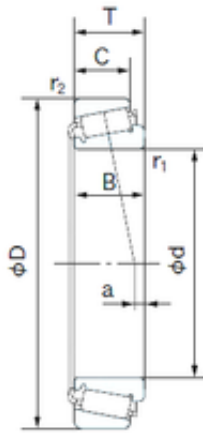

YNR Bearings Co., Ltd.

Timken Koyo SKF NACHI NTN 32205 32206
 32207 32208 32209 32210 32211 32212 32213
 32214 32215 32216 32217 32218 32219 32220
 Tapered Roller Bearing

Bearing No. 32205

32205 Bearing 2D drawings and 3D CAD models

Size	25x52x19.25 mm
Bore Diameter	25 mm
Outer Diameter	52 mm
Width	19.25 mm
d	25 mm
D	52 mm
T	19.25 mm
B	18 mm
C	15 mm
a	5.4 mm
r1 min.	1.1 mm
r2 min.	1.1 mm
Weight	0.180 Kg
Basic dynamic load rating (C)	32500 kN
Basic static load rating (C0)	35000 kN
(Grease) Lubrication Speed	7500 r/min
(Oil) Lubrication Speed	10000 r/min
Calculation factor (e)	0.37
Calculation factor (Y0)	0.88
Category	Bearings
Inventory	0.0
Manufacturer Name	NACHI
Minimum Buy Quantity	N/A