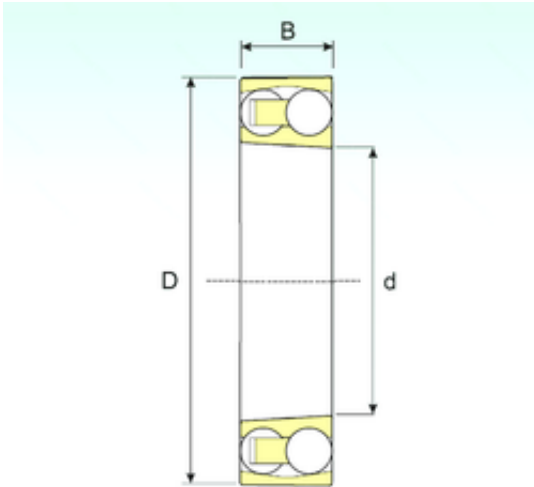

YNR Bearings Co., Ltd.

25 mm x 52 mm x 15 mm ISB 1205 KTN9 Spherical bearing

Bearing No. 1205 KTN9

Size	25x52x15 mm
Bore Diameter	25 mm
Outer Diameter	52 mm
Width	15 mm
d	25 mm
D	52 mm
B	15 mm
C	15 mm
Weight	0,14 Kg
Basic dynamic load rating (C)	14,01 kN
Basic static load rating (C0)	3,92 kN
(Grease) Lubrication Speed	13770 r/min