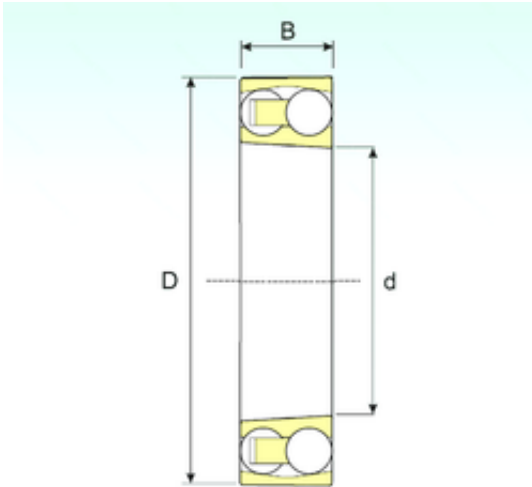

YNR Bearings Co., Ltd.

25 mm x 52 mm x 15 mm ISB 1205 KTN9 Spherical bearing

Bearing No. 1205 KTN9

Size	25x52x15 mm
Bore Diameter	25 mm
Outer Diameter	52 mm
Width	15 mm
d	25 mm
D	52 mm
B	15 mm
C	15 mm
Weight	0,14 Kg
Basic dynamic load rating (C)	14,01 kN
Basic static load rating (C0)	3,92 kN
(Grease) Lubrication Speed	13770 r/min