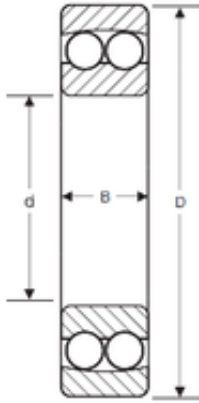

YNR Bearings Co., Ltd.

20 mm x 52 mm x 21 mm SIGMA 2304 Self aligning ball bearing

Bearing No. 2304

Size	20x52x21 mm
Bore Diameter	20 mm
Outer Diameter	52 mm
Width	21 mm
d	20 mm
D	52 mm
B	21 mm
C	21 mm

2304 Bearing 2D drawings and 3D CAD models