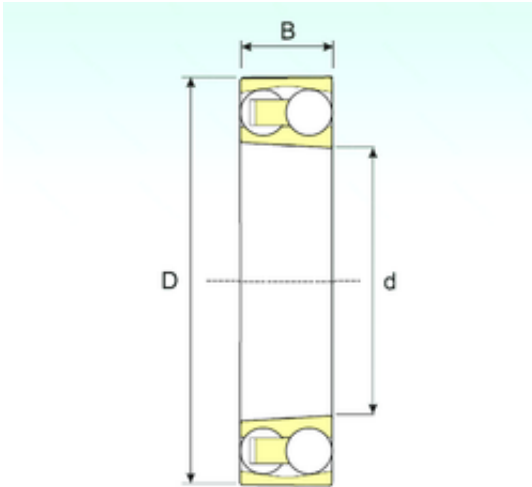

YNR Bearings Co., Ltd.

25 mm x 52 mm x 15 mm ISB 1205 KTN9 Self aligning ball bearing

Bearing No. 1205 KTN9

Size	25x52x15 mm
Bore Diameter	25 mm
Outer Diameter	52 mm
Width	15 mm
d	25 mm
D	52 mm
B	15 mm
C	15 mm
Weight	0,14 Kg
Basic dynamic load rating (C)	14,01 kN
Basic static load rating (C0)	3,92 kN
(Grease) Lubrication Speed	13770 r/min