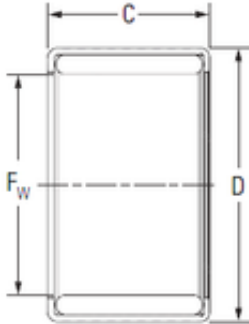

YNR Bearings Co., Ltd.

KOYO Y2220 Needle bearing

Bearing No. Y2220

| | |
|-------------------------------|------------------------|
| Size | 34.925x41.275x31.75 mm |
| Bore Diameter | 34,925 mm |
| Outer Diameter | 41,275 mm |
| Width | 31,75 mm |
| F _w | 34,925 mm |
| D | 41,275 mm |
| C | 31,75 mm |
| Weight | 0,075 Kg |
| Basic dynamic load rating (C) | 41,8 kN |
| Basic static load rating (C0) | 133 kN |

Y2220 Bearing 2D drawings and 3D CAD models