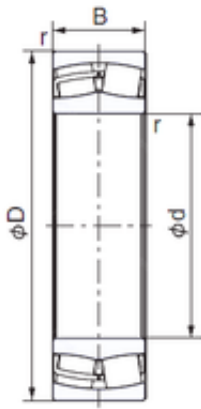

## 35 mm x 72 mm x 23 mm NACHI 22207EX Cylindrical roller bearing

Bearing No. 22207EX

Size	35x72x23 mm
Bore Diameter	35 mm
Outer Diameter	72 mm
Width	23 mm
d	35 mm
D	72 mm
B	23 mm
C	23 mm
r min.	1,1 mm
Weight	0,46 Kg
Basic dynamic load rating (C)	112 kN
Basic static load rating (C0)	88,5 kN
(Grease) Lubrication Speed	7500 r/min
(Oil) Lubrication Speed	9500 r/min
Calculation factor (e)	0,32
Calculation factor (Y0)	2,06
Calculation factor (Y1)	2,1

22207EX Bearing 2D drawings and 3D CAD models