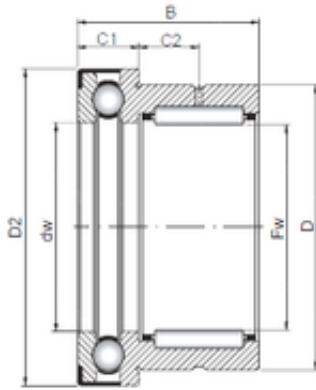

## 15 mm x 24 mm x 23 mm ISO NKX 15 Z Complex bearing unit

Bearing No. NKX 15 Z

Size	15x24x23 mm
Bore Diameter	15 mm
Outer Diameter	24 mm
Width	23 mm
d	15 mm
Fw	15 mm
D	24 mm
B	23 mm
C1	9 mm
D2	29,2 mm
C2	6,5 mm

NKX 15 Z Bearing 2D drawings and 3D CAD models