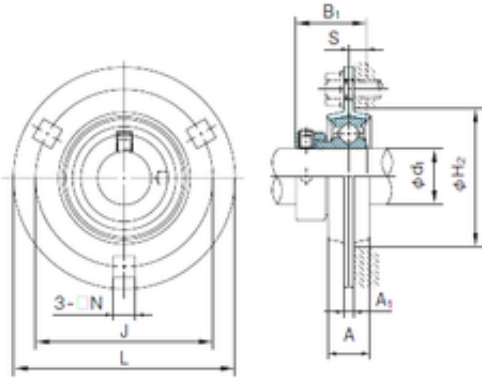

YNR Bearings Co., Ltd.

NACHI KHPF202A Bearing unit

Bearing No. KHPF202A

Bore Diameter	15 mm
Width	28.6 mm
d	15 mm
A	14 mm
A1	4 mm
B	28.6 mm
H2	49 mm
J	63.5 mm
L	81 mm
N	7 mm
S	6.5 mm
Bolt (G)	M6

KHPF202A Bearing 2D drawings and 3D CAD models