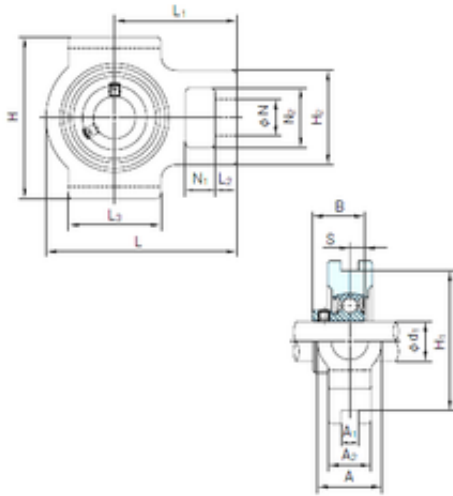

# YNR Bearings Co., Ltd.

BT205 Bearing 2D drawings and 3D CAD models

## NACHI BT205 Bearing unit

Bearing No. BT205

Bore Diameter	25 mm
d	25 mm
L2	10 mm
L3	51 mm
A	32 mm
A1	12 mm
B	27 mm
H	89 mm
H1	76 mm
H2	51 mm
L	97 mm
L1	62 mm
N	19 mm
N1	16 mm
S	7.5 mm
A2	24 mm
N2	32 mm